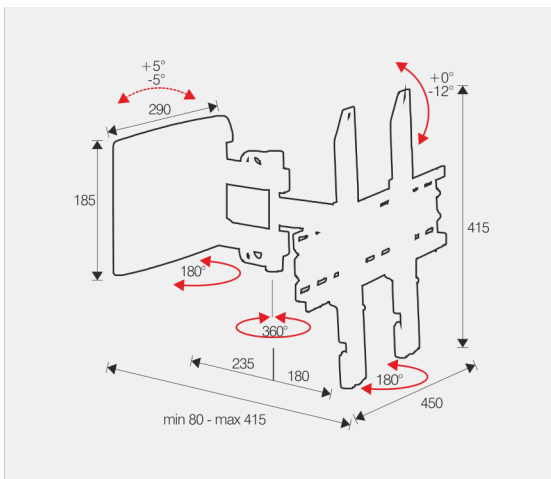

# EasyThree 800

Easythree400 and EASYTHREE800 are particularly attractive thanks to their innovative VESA connection for led and lcd tv which combines elegant design with high levels of functionality and efficiency.